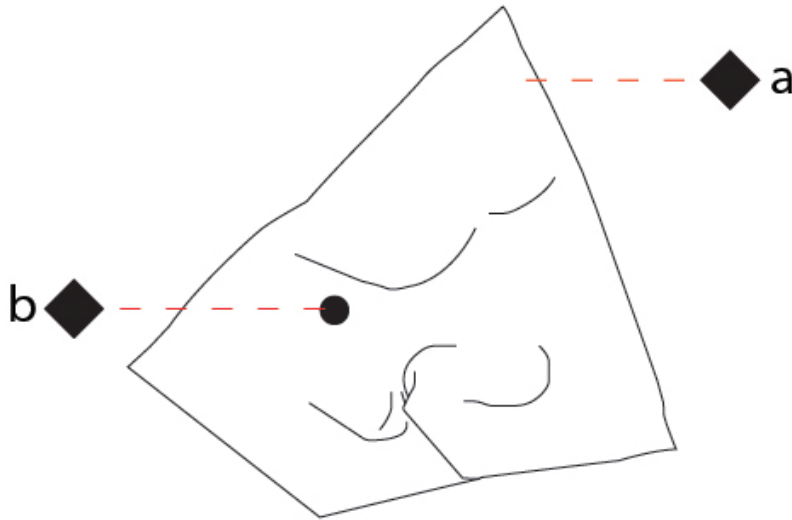

D132183-

PROJECT

TYPE

SPECIFIER

QUANTITY

DATE

D