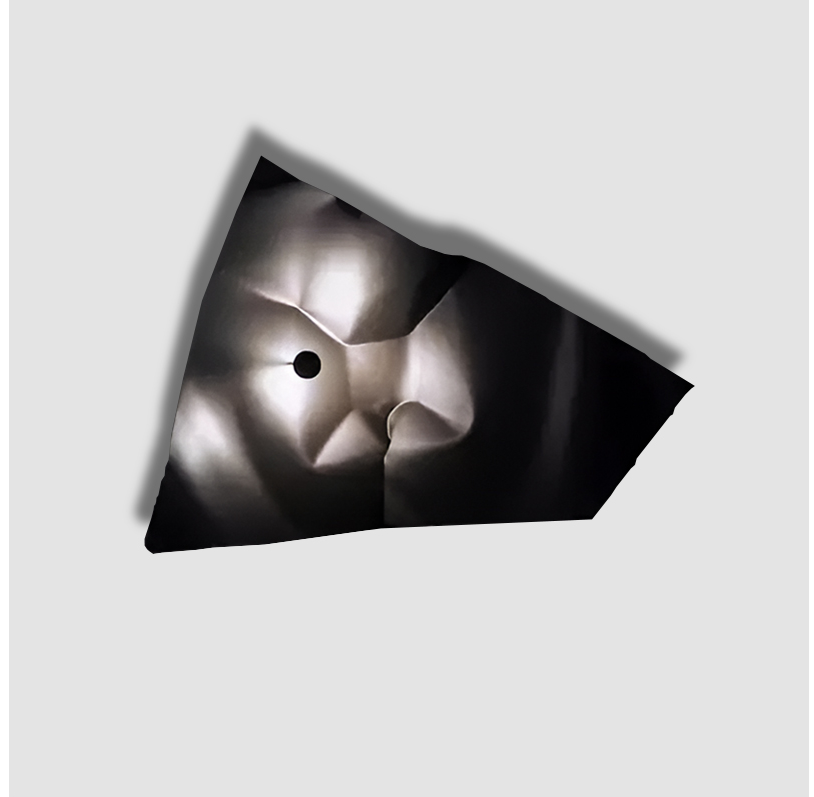

PROJECT	_____
TYPE	_____
SPECIFIER	_____
QUANTITY	_____
DATE	_____

ZONA D'OMBRA SURFACE

D132185-

base number _____
Finish Options _____

1. To build a product code in our configurator select the specify button on the base model # product page
2. To build a manual product code on this datasheet choose from the options listed below in blue font and add the suffix to the base model #

GENERAL

Series: Zona D'ombra
Partner: Knikerboker
Division: Design
Installation: Surface
Product Type: Wall Surface
Mounting Location: Wall
Light Distribution: Indirect

PHYSICAL

Shape: Abstract
Length (mm): 1200
Length (in): 17 1/4
Width (mm): 230 - 260
Width (in): 9 1/16
Height (mm): 900
Height (in): 35 7/16
Fixture Finish: EWH / EBK / MAN / COF / PRD / EBN / SAH / CHA / APK / SLF / GLF / CLF / BRL
Fixture Material: Aluminum

ELECTRICAL

Lamp Type: LED
Input Wattage (W): 14
Dimming: Non-Dimming / Phase Dimming (120vac Only)
Driver Included: Yes
Driver Location: Integrated
Driver Type: Constant Current - Universal
Driver Class: Class 2
Input Voltage (V): 120 - 277
Constant Current (MA): 350

LED

Color Temperature (°K): 3000
Max. Delivered Lumen (lm): 2900
CRI: >85 CRI
Lamp Life (hrs): 50000

OPTICAL

Adjustability: Tilt 90°

RATINGS AND CERTIFICATIONS

Certified By: Certified for North American Standards
IP rating: IP20