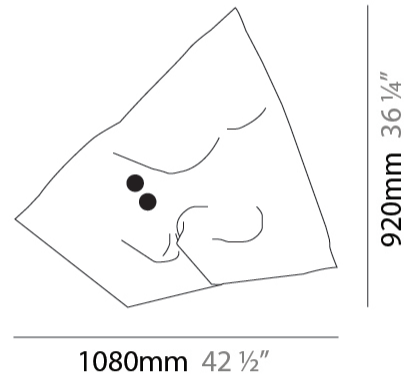

ZONA D'OMBRA SURFACE

D132184-

base number   Finish
Options

PROJECT	_____
TYPE	_____
SPECIFIER	_____
QUANTITY	_____
DATE	_____

1. To build a product code in our configurator select the specify button on the base model # product page
2. To build a manual product code on this datasheet choose from the options listed below in blue font and add the suffix to the base model #

GENERAL

Series: Zona D'ombra
Partner: Knikerboker
Division: Design
Installation: Surface
Product Type: Wall Surface
Mounting Location: Wall
Light Distribution: Indirect

PHYSICAL

Shape: Abstract
Length (mm): 1080
Length (in): 42 1/2
Width (mm): 230 - 260
Width (in): 9 1/16
Height (mm): 920
Height (in): 36 1/4
Fixture Finish: EWH / EBK / MAN / COF / PRD / EBN / SAH / CHA / APK / SLF / GLF / CLF / BRL
Fixture Material: Aluminum

ELECTRICAL

Lamp Type: LED
Input Wattage (W): 28
Dimming: Non-Dimming / Phase Dimming (120vac Only)
Driver Included: No
Driver Location: Remote
Driver Type: Constant Current - Universal
Driver Class: Class 2
Input Voltage (V): 120 - 277
Constant Current (MA): 350

LED

Color Temperature (°K): 3000
Max. Delivered Lumen (lm): 3900
CRI: >85 CRI
Lamp Life (hrs): 50000

OPTICAL

Adjustability: Tilt 90°

RATINGS AND CERTIFICATIONS

Certified By: Certified for North American Standards
IP rating: IP20