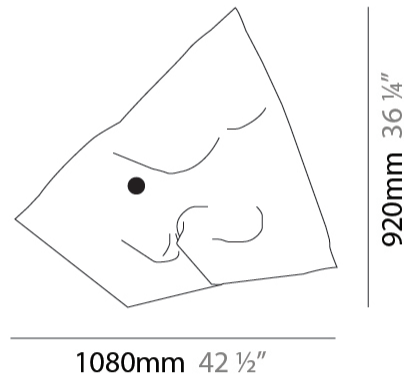

ZONA D'OMBRA SURFACE

D132183-

base number Finish
Options

PROJECT
TYPE
SPECIFIER
QUANTITY
DATE

1. To build a product code in our configurator select the specify button on the base model # product page
2. To build a manual product code on this datasheet choose from the options listed below in blue font and add the suffix to the base model #

GENERAL

Series: Zona D'ombra
Partner: Knikerboker
Division: Design
Installation: Surface
Product Type: Wall Surface
Mounting Location: Wall
Light Distribution: Indirect

PHYSICAL

Shape: Abstract
Length (mm): 1080
Length (in): 42 1/2
Width (mm): 230 - 260
Width (in): 9 1/16
Height (mm): 920
Height (in): 36 1/4
Fixture Finish: EWH / EBK / MAN / COF / PRD / EBN / SAH / CHA / APK / SLF / GLF / CLF / BRL
Fixture Material: Aluminum

ELECTRICAL

Lamp Type: LED
Input Wattage (W): 14
Dimming: Non-Dimming / Phase Dimming (120vac Only)
Driver Included: Yes
Driver Location: Integrated
Driver Type: Constant Current - Universal
Driver Class: Class 2
Input Voltage (V): 120 - 277
Constant Current (MA): 350

LED

Color Temperature (°K): 3000
Max. Delivered Lumen (lm): 2900
CRI: >85 CRI
Lamp Life (hrs): 50000

OPTICAL

Adjustability: Tilt 90°

RATINGS AND CERTIFICATIONS

Certified By: Certified for North American Standards
IP rating: IP20