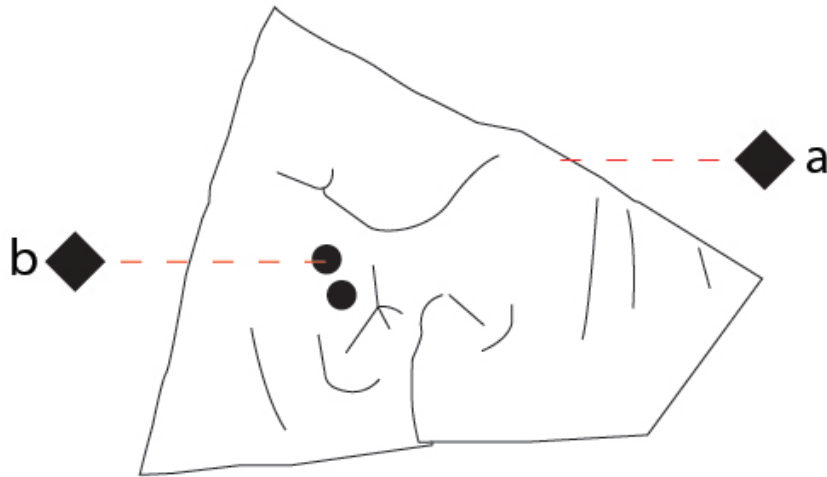

D132186-

PROJECT

TYPE

SPECIFIER

QUANTITY

DATE

D