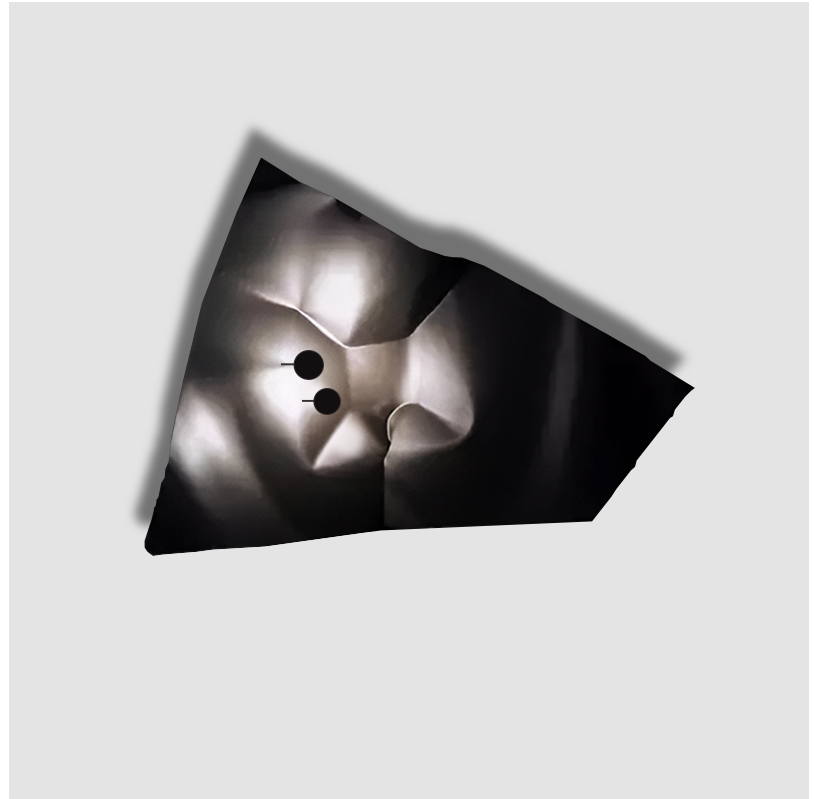

PROJECT
TYPE
SPECIFIER
QUANTITY
DATE

ZONA D'OMBRA SURFACE

D132186-

base number Finish
Options

1. To build a product code in our configurator select the specify button on the base model # product page
2. To build a manual product code on this datasheet choose from the options listed below in blue font and add the suffix to the base model #

GENERAL

Series: Zona D'ombra
Partner: Knikerboker
Division: Design
Installation: Surface
Product Type: Wall Surface
Mounting Location: Wall
Light Distribution: Indirect

PHYSICAL

Shape: Abstract
Length (mm): 1200
Length (in): 17 1/4
Width (mm): 230 - 260
Width (in): 9 1/16
Height (mm): 900
Height (in): 35 7/16
Fixture Finish: EWH / EBK / MAN / COF / PRD / EBN / SAH / CHA / APK / SLF / GLF / CLF / BRL
Fixture Material: Aluminum

ELECTRICAL

Input Wattage (W): 28
Dimming: Non-Dimming / Phase Dimming (120vac Only)
Driver Included: No
Driver Location: Remote
Driver Type: Constant Current - Universal
Driver Class: Class 2
Input Voltage (V): 120 - 277
Constant Current (MA): 350

LED

Color Temperature (°K): 3000
Max. Delivered Lumen (lm): 3900
CRI: >85 CRI
Lamp Life (hrs): 50000

OPTICAL

Adjustability: Tilt 90°

RATINGS AND CERTIFICATIONS

Certified By: Certified for North American Standards
IP rating: IP20