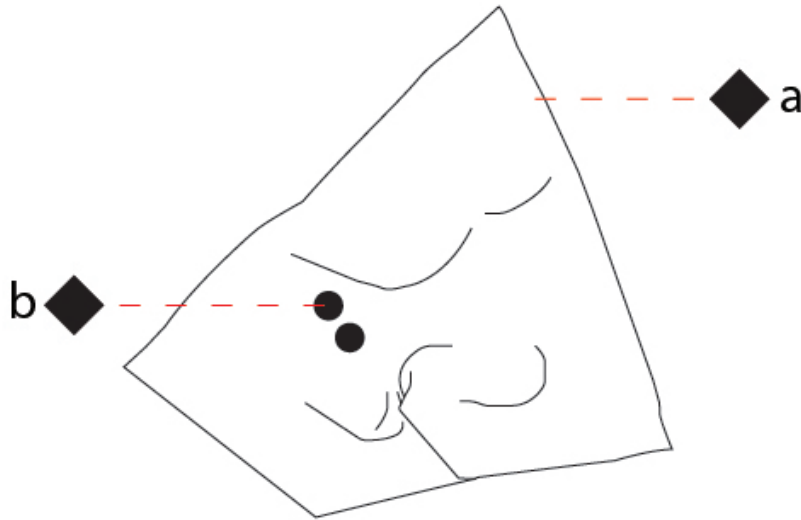

ZONA D'OMBRA SURFACE

D132184-

PROJECT

TYPE

SPECIFIER

QUANTITY

DATE

D