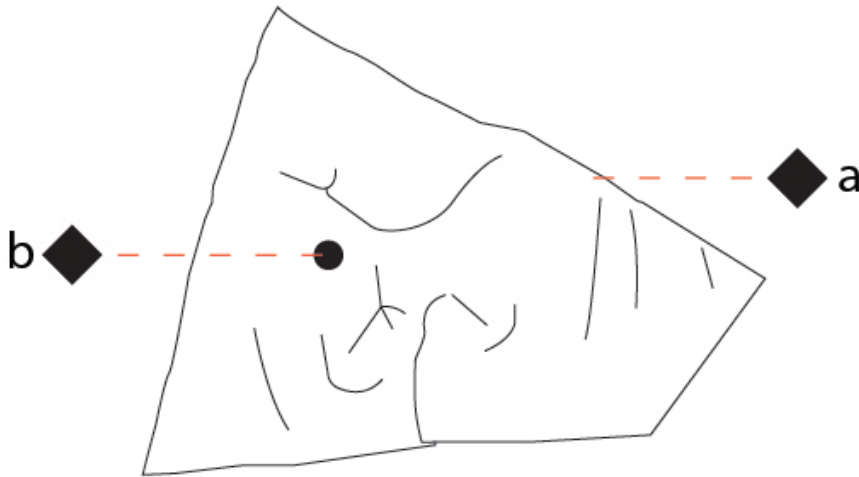

D132185-

PROJECT

TYPE

SPECIFIER

QUANTITY

DATE

D