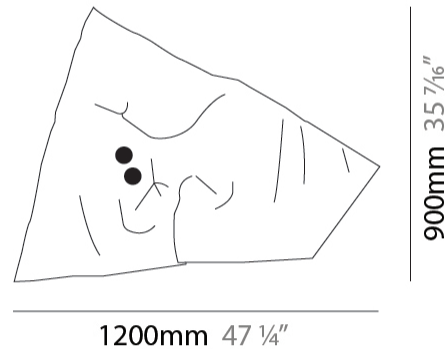

PROJECT
TYPE
SPECIFIER
QUANTITY
DATE

ZONA D'OMBRA SURFACE

D132186-

base number Finish
Options

1. To build a product code in our configurator select the specify button on the base model # product page
2. To build a manual product code on this datasheet choose from the options listed below in blue font and add the suffix to the base model #

GENERAL

Series: Zona D'ombra
Partner: Knikerboker
Division: Design
Installation: Surface
Product Type: Wall Surface
Mounting Location: Wall
Light Distribution: Indirect

PHYSICAL

Shape: Abstract
Length (mm): 1200
Length (in): 17 1/4
Width (mm): 230 - 260
Width (in): 9 1/16
Height (mm): 900
Height (in): 35 7/16
Fixture Finish: EWH / EBK / MAN / COF / PRD / EBN / SAH / CHA / APK / SLF / GLF / CLF / BRL
Fixture Material: Aluminum

ELECTRICAL

Input Wattage (W): 28
Dimming: Non-Dimming / Phase Dimming (120vac Only)
Driver Included: No
Driver Location: Remote
Driver Type: Constant Current - Universal
Driver Class: Class 2
Input Voltage (V): 120 - 277
Constant Current (MA): 350

LED

Color Temperature (°K): 3000
Max. Delivered Lumen (lm): 3900
CRI: >85 CRI
Lamp Life (hrs): 50000

OPTICAL

Adjustability: Tilt 90°

RATINGS AND CERTIFICATIONS

Certified By: Certified for North American Standards
IP rating: IP20