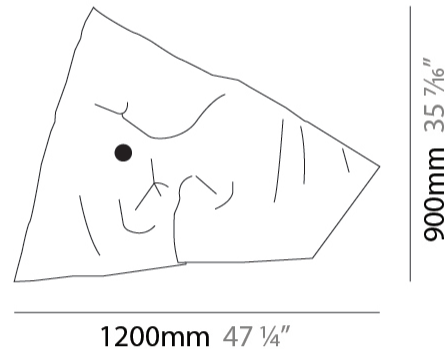

PROJECT	_____
TYPE	_____
SPECIFIER	_____
QUANTITY	_____
DATE	_____

ZONA D'OMBRA SURFACE

D132185-

base number _____
Finish Options _____

1. To build a product code in our configurator select the specify button on the base model # product page
2. To build a manual product code on this datasheet choose from the options listed below in blue font and add the suffix to the base model #

GENERAL

Series: Zona D'ombra
Partner: Knikerboker
Division: Design
Installation: Surface
Product Type: Wall Surface
Mounting Location: Wall
Light Distribution: Indirect

PHYSICAL

Shape: Abstract
Length (mm): 1200
Length (in): 17 1/4
Width (mm): 230 - 260
Width (in): 9 1/16
Height (mm): 900
Height (in): 35 7/16
Fixture Finish: EWH / EBK / MAN / COF / PRD / EBN / SAH / CHA / APK / SLF / GLF / CLF / BRL
Fixture Material: Aluminum

ELECTRICAL

Lamp Type: LED
Input Wattage (W): 14
Dimming: Non-Dimming / Phase Dimming (120vac Only)
Driver Included: Yes
Driver Location: Integrated
Driver Type: Constant Current - Universal
Driver Class: Class 2
Input Voltage (V): 120 - 277
Constant Current (MA): 350

LED

Color Temperature (°K): 3000
Max. Delivered Lumen (lm): 2900
CRI: >85 CRI
Lamp Life (hrs): 50000

OPTICAL

Adjustability: Tilt 90°

RATINGS AND CERTIFICATIONS

Certified By: Certified for North American Standards
IP rating: IP20