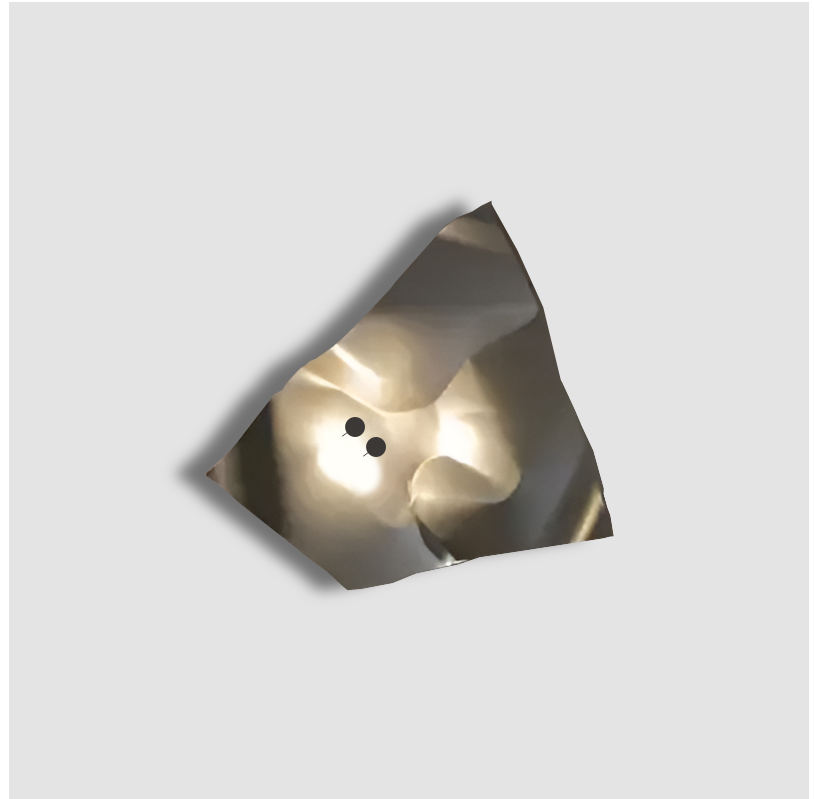

ZONA D'OMBRA SURFACE

D132184-

base number   Finish
Options

PROJECT	_____
TYPE	_____
SPECIFIER	_____
QUANTITY	_____
DATE	_____

1. To build a product code in our configurator select the specify button on the base model # product page
2. To build a manual product code on this datasheet choose from the options listed below in blue font and add the suffix to the base model #

GENERAL

Series: Zona D'ombra
Partner: Knikerboker
Division: Design
Installation: Surface
Product Type: Wall Surface
Mounting Location: Wall
Light Distribution: Indirect

PHYSICAL

Shape: Abstract
Length (mm): 1080
Length (in): 42 1/2
Width (mm): 230 - 260
Width (in): 9 1/16
Height (mm): 920
Height (in): 36 1/4
Fixture Finish: EWH / EBK / MAN / COF / PRD / EBN / SAH / CHA / APK / SLF / GLF / CLF / BRL
Fixture Material: Aluminum

ELECTRICAL

Lamp Type: LED
Input Wattage (W): 28
Dimming: Non-Dimming / Phase Dimming (120vac Only)
Driver Included: No
Driver Location: Remote
Driver Type: Constant Current - Universal
Driver Class: Class 2
Input Voltage (V): 120 - 277
Constant Current (MA): 350

LED

Color Temperature (°K): 3000
Max. Delivered Lumen (lm): 3900
CRI: >85 CRI
Lamp Life (hrs): 50000

OPTICAL

Adjustability: Tilt 90°

RATINGS AND CERTIFICATIONS

Certified By: Certified for North American Standards
IP rating: IP20