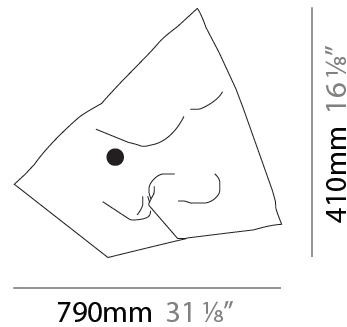

PROJECT
TYPE
SPECIFIER
QUANTITY
DATE

ZONA D'OMBRA SURFACE

D132182-

base number Finish
Options

1. To build a product code in our configurator select the specify button on the base model # product page
2. To build a manual product code on this datasheet choose from the options listed below in blue font and add the suffix to the base model #

GENERAL

Series: Zona D'ombra
Partner: Knikerboker
Division: Design
Installation: Surface
Product Type: Wall Surface
Mounting Location: Wall
Light Distribution: Indirect

PHYSICAL

Shape: Abstract
Length (mm): 790
Length (in): 31 1/8
Width (mm): 230 - 260
Width (in): 9 1/16
Height (mm): 410
Height (in): 16 1/8
Fixture Finish: EWH / EBK / MAN / COF / PRD / EBN / SAH / CHA / APK / SLF / GLF / CLF / BRL
Fixture Material: Aluminum

ELECTRICAL

Lamp Type: LED
Input Wattage (W): 14
Dimming: Non-Dimming / Phase Dimming (120vac Only)
Driver Included: Yes
Driver Location: Integrated
Driver Type: Constant Current - Universal
Driver Class: Class 2
Input Voltage (V): 120 - 277
Constant Current (MA): 350

LED

Color Temperature (°K): 3000
Max. Delivered Lumen (lm): 2900
CRI: >85 CRI
Lamp Life (hrs): 50000

OPTICAL

Adjustability: Tilt 90°

RATINGS AND CERTIFICATIONS

Certified By: Certified for North American Standards
IP rating: IP20