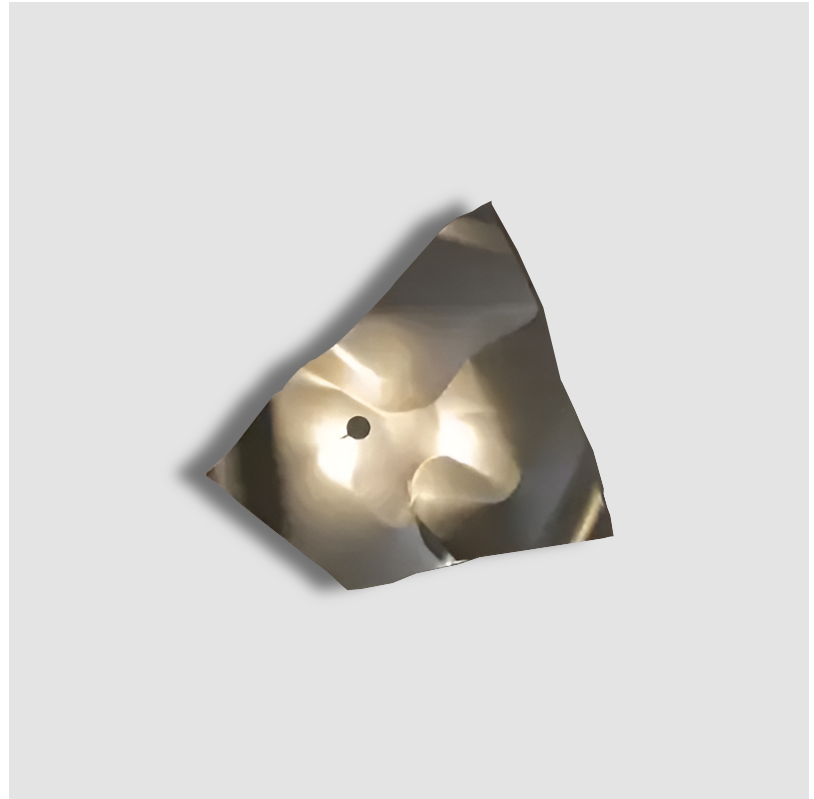

ZONA D'OMBRA SURFACE

D132183-

base number Finish
Options

PROJECT
TYPE
SPECIFIER
QUANTITY
DATE

1. To build a product code in our configurator select the specify button on the base model # product page
2. To build a manual product code on this datasheet choose from the options listed below in blue font and add the suffix to the base model #

GENERAL

Series: Zona D'ombra
Partner: Knikerboker
Division: Design
Installation: Surface
Product Type: Wall Surface
Mounting Location: Wall
Light Distribution: Indirect

PHYSICAL

Shape: Abstract
Length (mm): 1080
Length (in): 42 1/2
Width (mm): 230 - 260
Width (in): 9 1/16
Height (mm): 920
Height (in): 36 1/4
Fixture Finish: EWH / EBK / MAN / COF / PRD / EBN / SAH / CHA / APK / SLF / GLF / CLF / BRL
Fixture Material: Aluminum

ELECTRICAL

Lamp Type: LED
Input Wattage (W): 14
Dimming: Non-Dimming / Phase Dimming (120vac Only)
Driver Included: Yes
Driver Location: Integrated
Driver Type: Constant Current - Universal
Driver Class: Class 2
Input Voltage (V): 120 - 277
Constant Current (MA): 350

LED

Color Temperature (°K): 3000
Max. Delivered Lumen (lm): 2900
CRI: >85 CRI
Lamp Life (hrs): 50000

OPTICAL

Adjustability: Tilt 90°

RATINGS AND CERTIFICATIONS

Certified By: Certified for North American Standards
IP rating: IP20