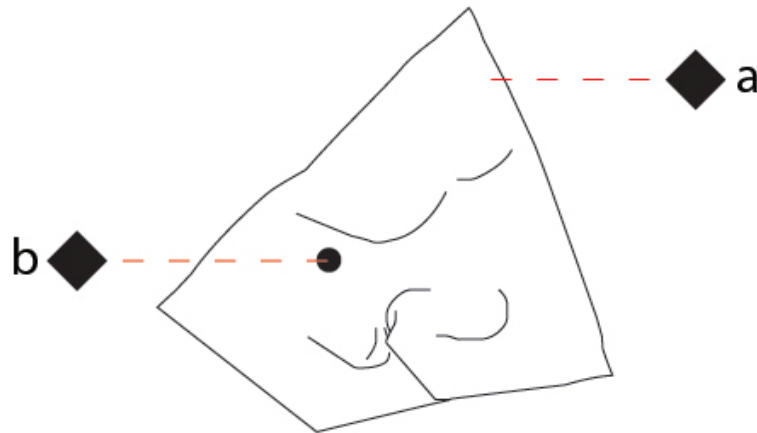

D132182-

PROJECT

TYPE

SPECIFIER

QUANTITY

DATE

D